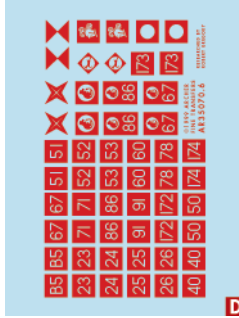

1/35
Researched by: Robert Gregory

BRITISH FORMATION SIGNS AND ARM OF SERVICE FLASH (1/35)

AR35070.5 *(5mm [.20 inch] wide) **1/72-76 $3.95**
AR35070.6 *(6mm [.24 inch] wide) **$5.95**
AR35070.7 *(7mm [.28 inch] wide) **$7.95**

Two color sheet contains markings for the 2nd and 7th Armored Division, 1st Army tank Brigade, 13th Corps, and 70th Infantry Division.
*5mm for smaller vehicles and armored cars, 6mm for small tanks, 7mm for medium tanks.