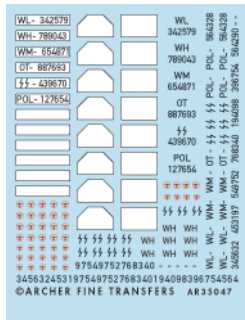

GERMAN WWII LICENSE PLATES

1/35 AR35047

$11.95

Large sheet contains 43 license plates commonly found on German vehicles. Contains the 3 styles commonly used, some are ready to apply and several blank with separate numbers/letters and Field Post Numbers to make your own.

Researched by: Woody Vondracek