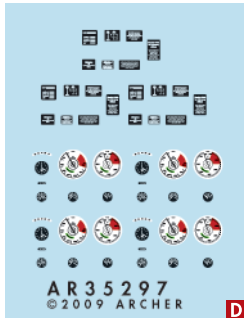

SD.KFZ.11.4 INSTRUMENTS AND PLACARDS

1/35
AR35296

\$7.95

Kit specific instruments and placards for the For AFV kit #35051. Instruments and placards are sized to exactly for the kit instrument panel without modification. Includes optional Tachometer and builds up to 2 vehicles. Comes with illustrated placement instructions and Wet Media Paper™ for easy application.

SD.KFZ.9 INSTRUMENTS AND PLACARDS

1/35
AR35297

\$7.95

Kit specific instruments and placards for Tamiya FAMO kit #35239. Instruments and placards are sized to exactly for the kit instrument panel without modification. Includes optional Tachometer and builds up to 3 vehicles. Comes with illustrated placement instructions and Wet Media Paper™ for easy application.

OPEL BLITZ INSTRUMENTS AND PLACARDS

1/35
AR35298

\$4.95

Kit specific instruments and placards for the Italeri kit. Instruments and placards are sized to exactly for the kit instrument panel without modification. Builds up to 2 vehicles. Comes with illustrated placement instructions and Wet Media Paper™ for easy application.

HORCH COMMAND CAR INSTRUMENTS AND PLACARDS

1/35
AR35299

\$4.95

Kit specific instruments and placards for the Italeri/Revell kit. Instruments and placards are sized to exactly for the kit instrument panel without modification. Builds up to 2 vehicles. Comes with illustrated placement instructions and Wet Media Paper™ for easy application.